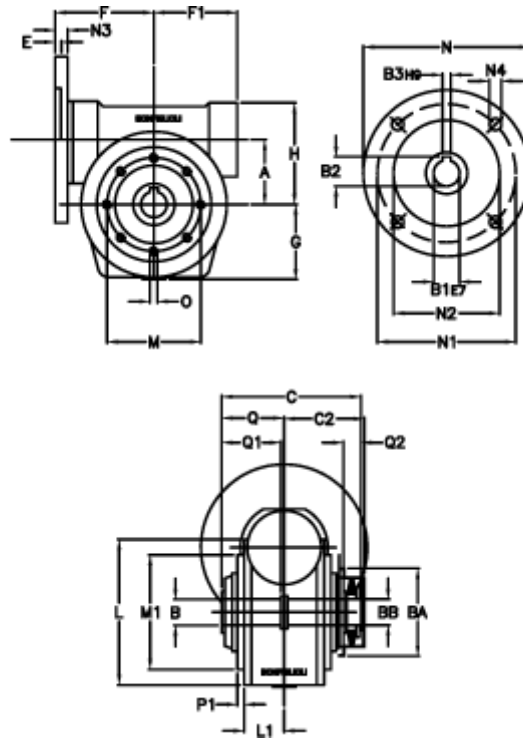

Article number: 390204902473336

Description: Worm Gear with Torque Limiter
VF 49-L2-P-24 P80B14

Measures

a = 49.50	C2 = 63,5	L1 = 36.8	O = M6x8
B = 25	Description = VF 49P-xx-80B14	m = 94	P1 = 2.5
B1 E7 = 19	E = 3.0	M1 = 68	Q = 51.0
B2 = 21.8	F = 70	N = 120	Q1 = 41
B3 H9 = 6	F1 = 63	N1 = 100	Q2 = 15
BA = 63	g = 56	N2 = 80	
BB H7 = 14	H = 80.0	N3 = 10.0	
C = 105	L = 107.5	N4 = 7	